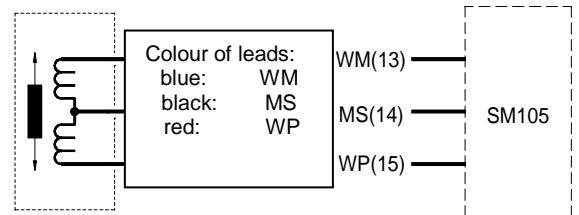

Inductive Displacement Transducer

Model **SM205.3.X05**

- Stroke **±1,5mm**
- Accuracy **± 1%**
- Sensitivity **240mV/mm**
- Sensitivity variation **± 1%**
- Kynar-leads **AWG28**

Plunger

Electrical connection