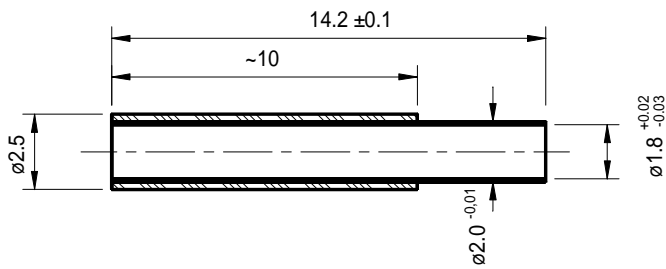

Inductive Displacement Transducer

Model **SM205.3.X05**

- Stroke **±1,5mm**
- Accuracy **± 1%**
- Sensitivity **240mV/mm**
- Sensitivity variation **± 1%**
- Kynar-leads **AWG28**

Plunger

Electrical connection