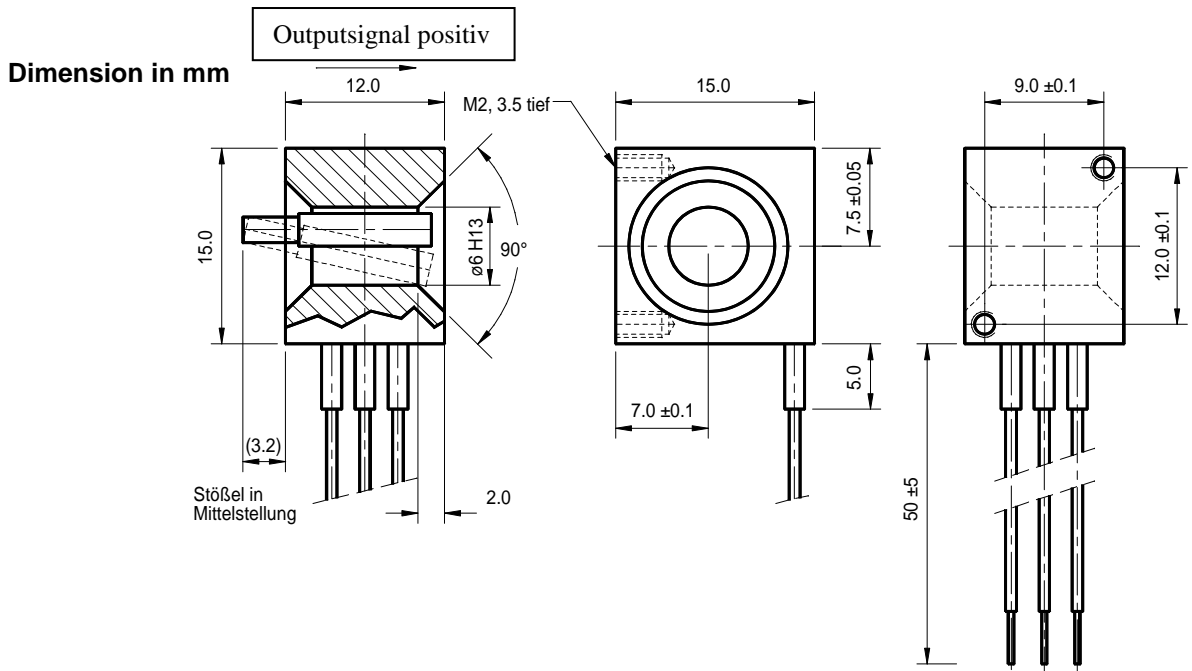

Inductive Displacement Transducer

Model **SM205.3.X05**

- Stroke **±1,5mm**
- Accuracy **± 1%**
- Sensitivity **240mV/mm**
- Sensitivity variation **± 1%**
- Kynar-leads **AWG28**

Plunger

Electrical connection